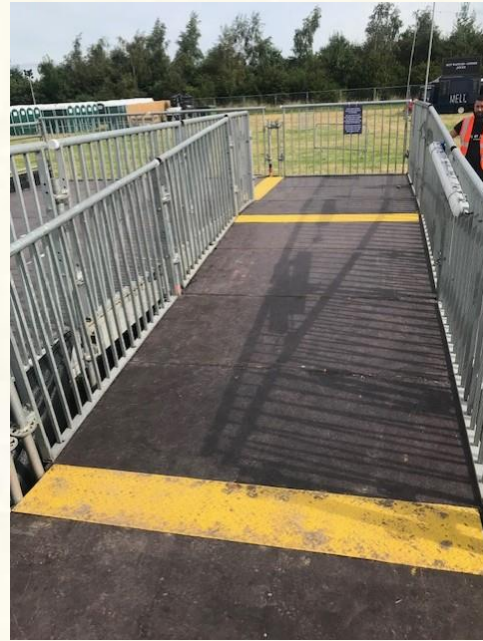

Village Green Entrance

Woodland Walk

Entrance into Accessible campsite from Village Green and Apple Field

Little Dudes Den Field

Route through Apple Field to the Accessible Campsite

Terrain

Main Arena Viewing Platform

Charging points

Accessible toilets at Viewing Platform

Accessible Toilets

Changing Place/High Dependency Unit

Accessible toilets in access campsite

Handwash sink

Picnic benches

Accessible Campsite Facilities

Accessible shower facilities

Drinking water pipe

Sinks for washing up, with hot water

Shuttle Service

Buggy

(from Access Campsite to Village Green)